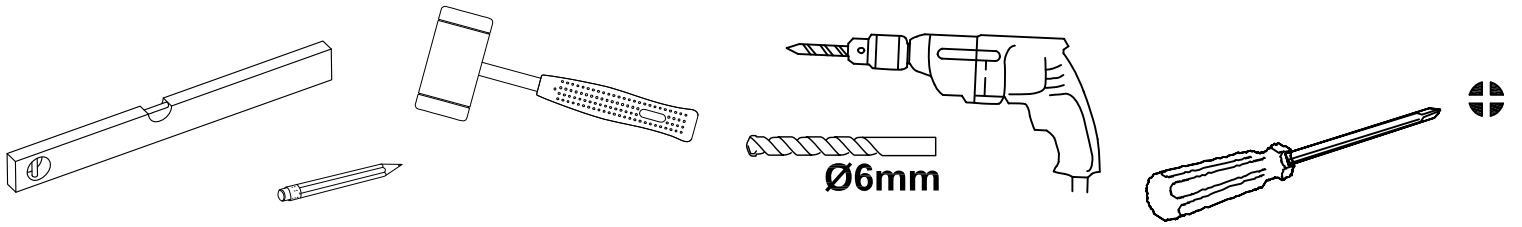

BLACK COMFORT 2

Badewannenfaltwand

bath screen

BWF281 - 100X140cm

Montage links oder rechts
installation left or right

1 DE181  X1	2 DE023  X3	3 DE023  ST3.9X35 X3	4 DE023  X1	5 DE023  ST4X10 X3
6 DE023  X3	7 DE174  X1	8 DE174  X1	9 DE184  X1	10  X2

Ø3mm