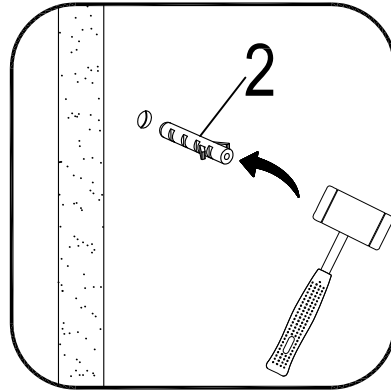

BLACK COMFORT 2

Badewannenfaltwand

bath screen

BWF281 - 100X140cm

Montage links oder rechts
installation left or right

1 DE181  X1	2 DE023  X3	3 DE023  ST3.9X35 X3	4 DE023  X1	5 DE023  ST4X10 X3
6 DE023  X3	7 DE174  X1	8 DE174  X1	9 DE184  X1	10  X2

Ø3mm