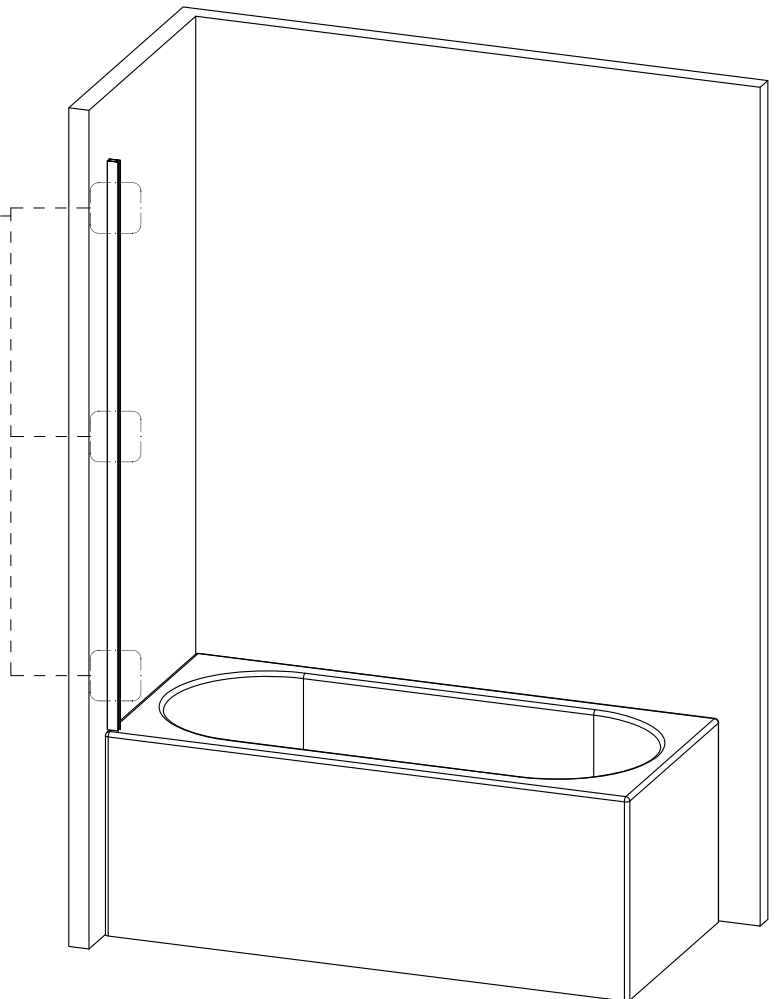

BLACK COMFORT 2

Badewannenfaltwand

bath screen

BWF281 - 100X140cm

Montage links oder rechts
installation left or right

1 DE181  X1	2 DE023  X3	3 DE023  ST3.9X35 X3	4 DE023  X1	5 DE023  ST4X10 X3
6 DE023  X3	7 DE174  X1	8 DE174  X1	9 DE184  X1	10  X2

Ø3mm