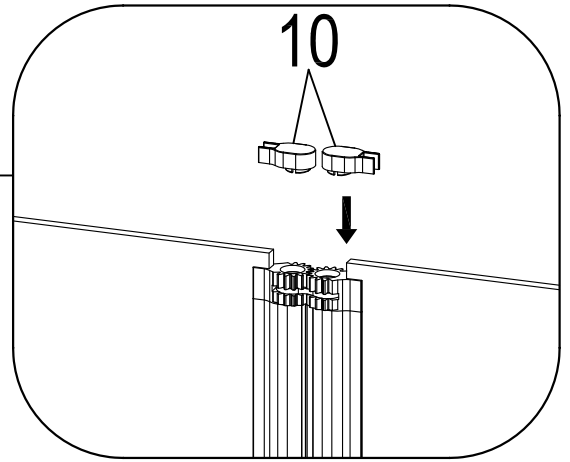

BLACK COMFORT 2

Badewannenfaltwand

bath screen

BWF281 - 100X140cm

Montage links oder rechts
installation left or right

1 DE181  X1	2 DE023  X3	3 DE023  ST3.9X35 X3	4 DE023  X1	5 DE023  ST4X10 X3
6 DE023  X3	7 DE174  X1	8 DE174  X1	9 DE184  X1	10  X2

Ø3mm