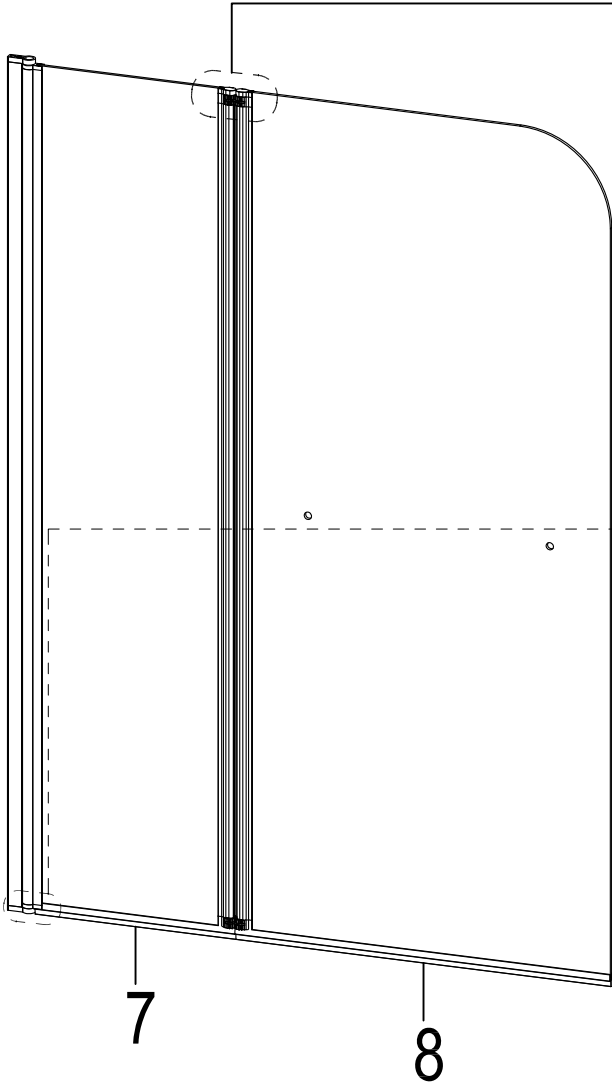

BLACK COMFORT 2

Badewannenfaltwand

bath screen

BWF281 - 100X140cm

Montage links oder rechts
installation left or right

1 DE181  X1	2 DE023  X3	3 DE023  ST3.9X35 X3	4 DE023  X1	5 DE023  ST4X10 X3
6 DE023  X3	7 DE174  X1	8 DE174  X1	9 DE184  X1	10  X2

Ø3mm