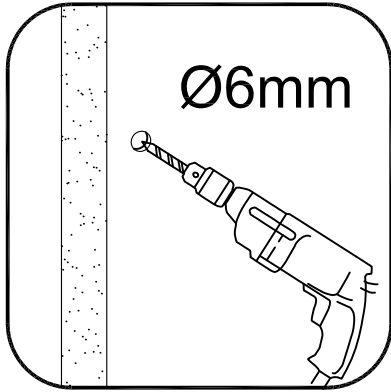

BLACK COMFORT 2

Badewannenfaltwand

bath screen

BWF281 - 100X140cm

Montage links oder rechts
installation left or right

1 DE181  X1	2 DE023  X3	3 DE023  ST3.9X35 X3	4 DE023  X1	5 DE023  ST4X10 X3
6 DE023  X3	7 DE174  X1	8 DE174  X1	9 DE184  X1	10  X2

Ø3mm