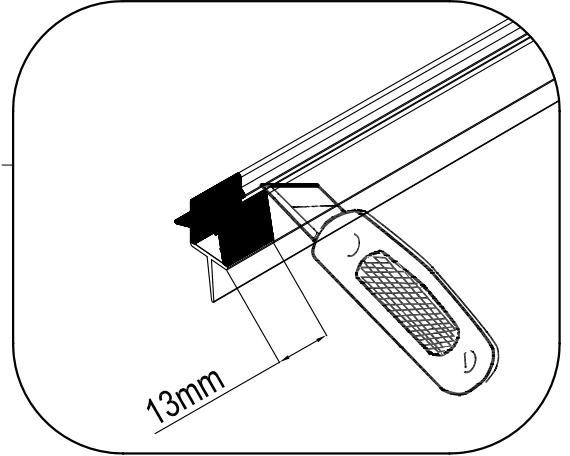

BLACK COMFORT 2

Badewannenfaltwand

bath screen

BWF281 - 100X140cm

Montage links oder rechts
installation left or right

1 DE181  X1	2 DE023  X3	3 DE023  ST3.9X35 X3	4 DE023  X1	5 DE023  ST4X10 X3
6 DE023  X3	7 DE174  X1	8 DE174  X1	9 DE184  X1	10  X2

Ø3mm