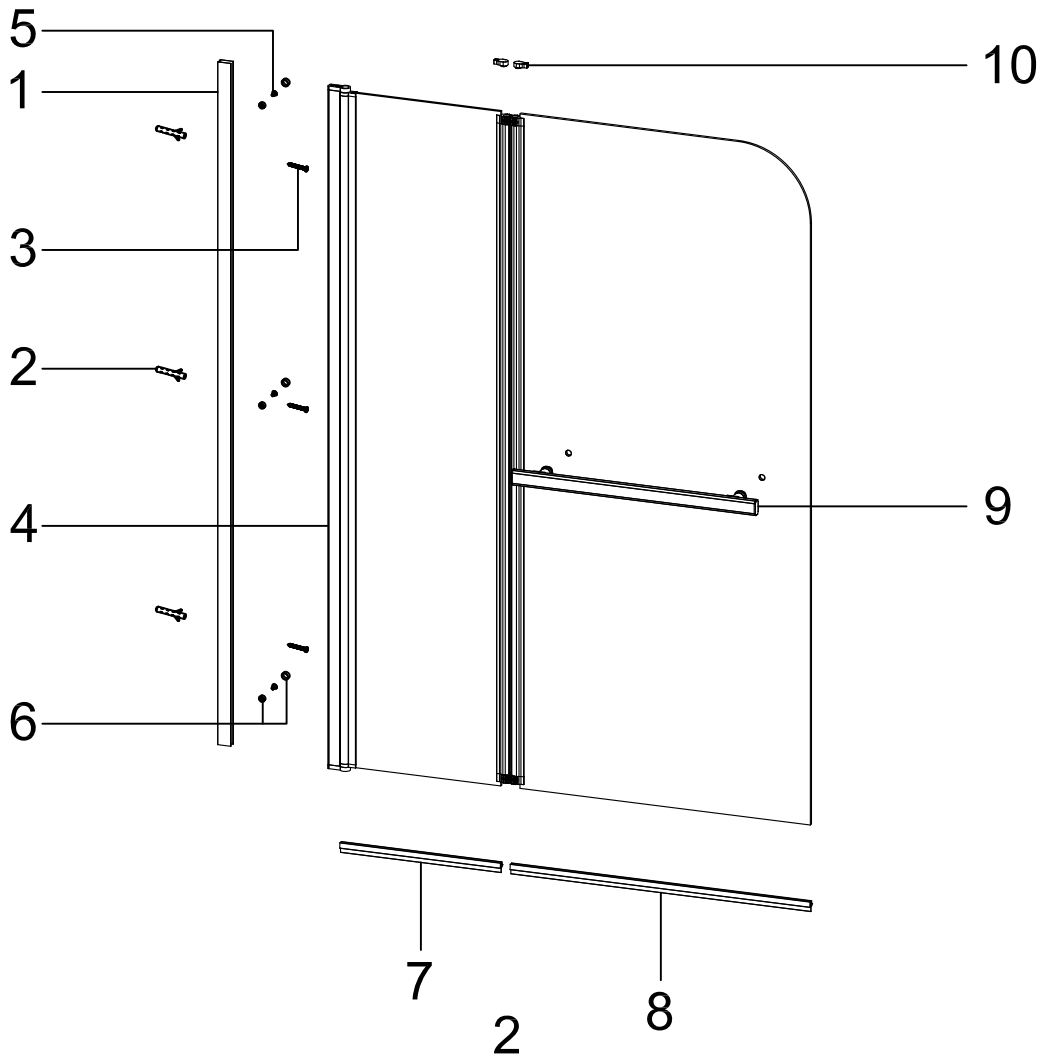

BLACK COMFORT 2

Badewannenfaltwand

bath screen

BWF281 - 100X140cm

Montage links oder rechts
installation left or right

1 DE181  X1	2 DE023  X3	3 DE023  ST3.9X35 X3	4 DE023  X1	5 DE023  ST4X10 X3
6 DE023  X3	7 DE174  X1	8 DE174  X1	9 DE184  X1	10  X2

Ø3mm