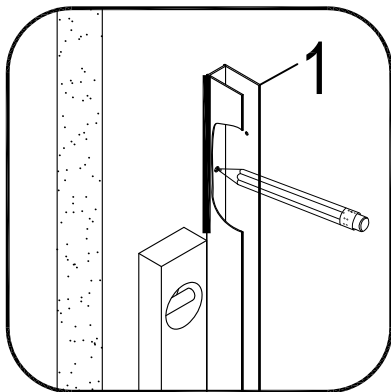

BLACK COMFORT 2

Badewannenfaltwand

bath screen

BWF281 - 100X140cm

Montage links oder rechts
installation left or right

1 DE181  X1	2 DE023  X3	3 DE023  ST3.9X35 X3	4 DE023  X1	5 DE023  ST4X10 X3
6 DE023  X3	7 DE174  X1	8 DE174  X1	9 DE184  X1	10  X2

Ø3mm