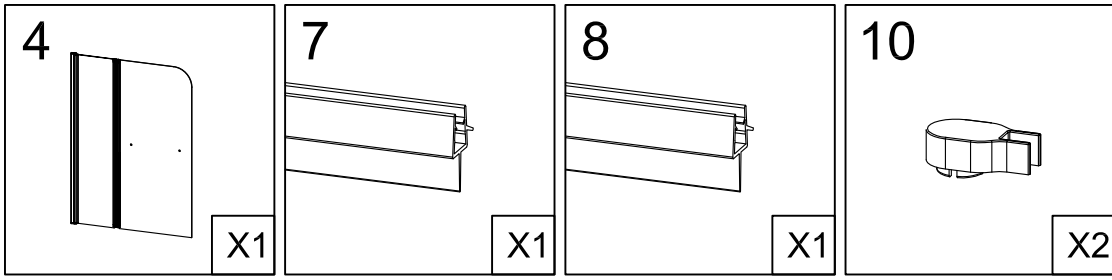

BLACK COMFORT 2

Badewannenfaltwand

bath screen

BWF281 - 100X140cm

Montage links oder rechts
installation left or right

1 DE181  X1	2 DE023  X3	3 DE023  ST3.9X35 X3	4 DE023  X1	5 DE023  ST4X10 X3
6 DE023  X3	7 DE174  X1	8 DE174  X1	9 DE184  X1	10  X2

Ø3mm