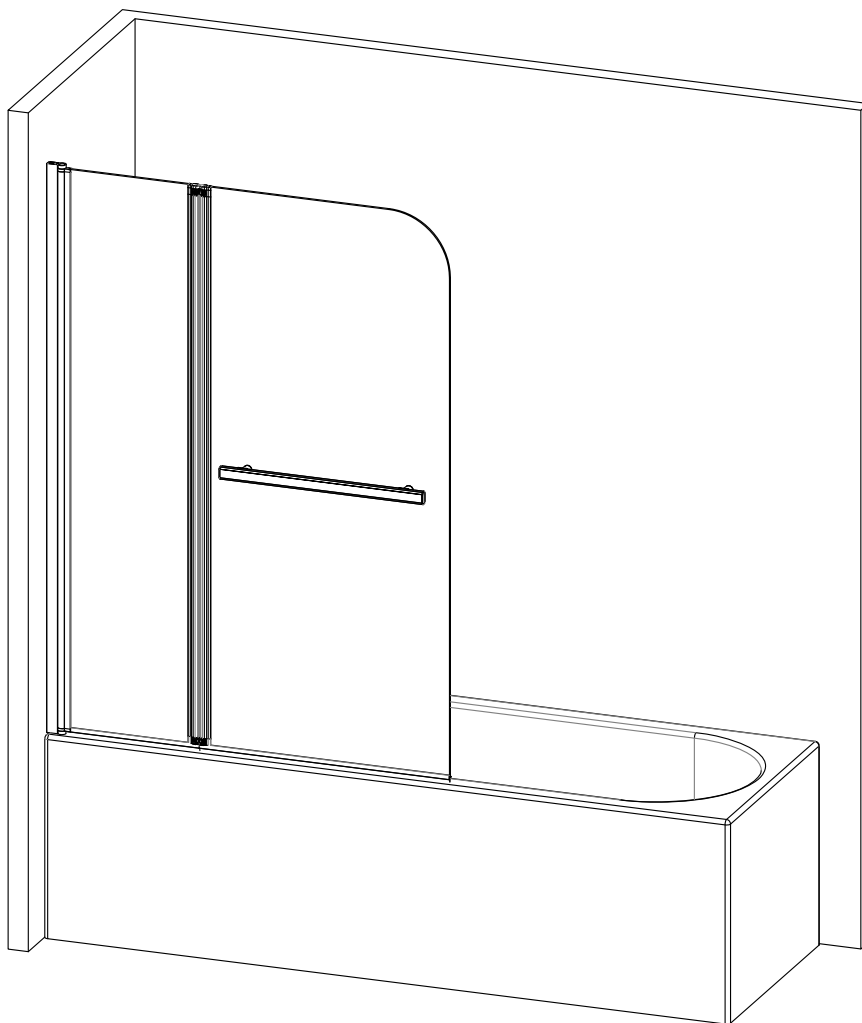

BLACK COMFORT 2

Badewannenfaltwand

bath screen

BWF281 - 100X140cm

Montage links oder rechts
installation left or right

1 DE181  X1	2 DE023  X3	3 DE023  ST3.9X35 X3	4 DE023  X1	5 DE023  ST4X10 X3
6 DE023  X3	7 DE174  X1	8 DE174  X1	9 DE184  X1	10  X2

Ø3mm