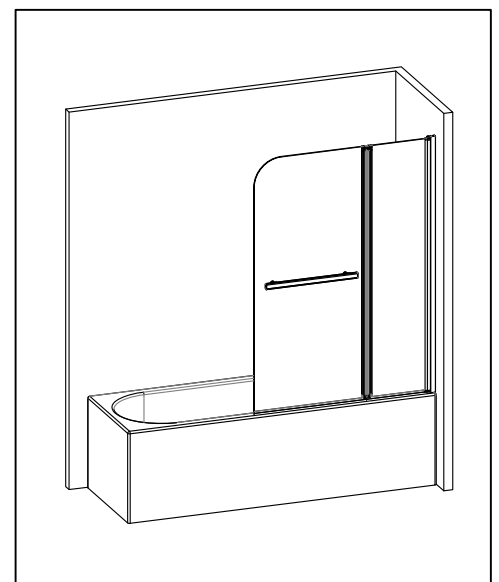

BLACK COMFORT 2

Badewannenfaltwand

bath screen

BWF281 - 100X140cm

Montage links oder rechts
installation left or right

1 DE181  X1	2 DE023  X3	3 DE023  ST3.9X35 X3	4 DE023  X1	5 DE023  ST4X10 X3
6 DE023  X3	7 DE174  X1	8 DE174  X1	9 DE184  X1	10  X2

Ø3mm