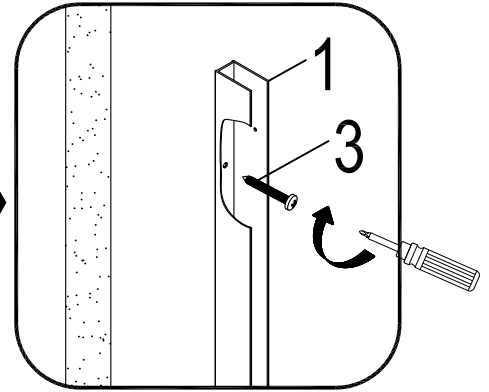

BLACK COMFORT 2

Badewannenfaltwand

bath screen

BWF281 - 100X140cm

Montage links oder rechts
installation left or right

1 DE181  X1	2 DE023  X3	3 DE023  ST3.9X35 X3	4 DE023  X1	5 DE023  ST4X10 X3
6 DE023  X3	7 DE174  X1	8 DE174  X1	9 DE184  X1	10  X2

Ø3mm