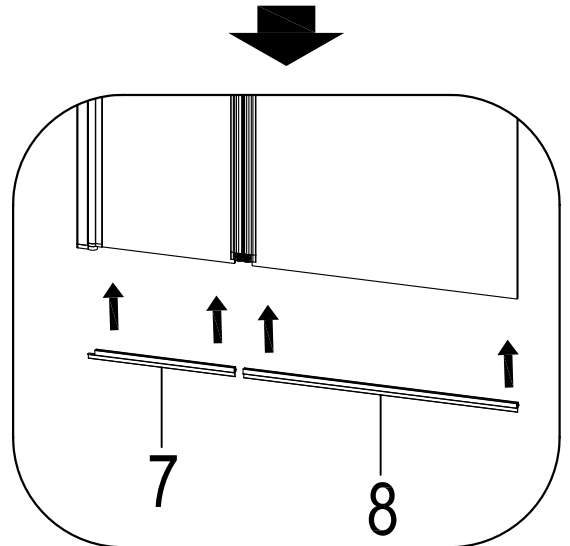

BLACK COMFORT 2

Badewannenfaltwand

bath screen

BWF281 - 100X140cm

Montage links oder rechts
installation left or right

1 DE181  X1	2 DE023  X3	3 DE023  ST3.9X35 X3	4 DE023  X1	5 DE023  ST4X10 X3
6 DE023  X3	7 DE174  X1	8 DE174  X1	9 DE184  X1	10  X2

Ø3mm